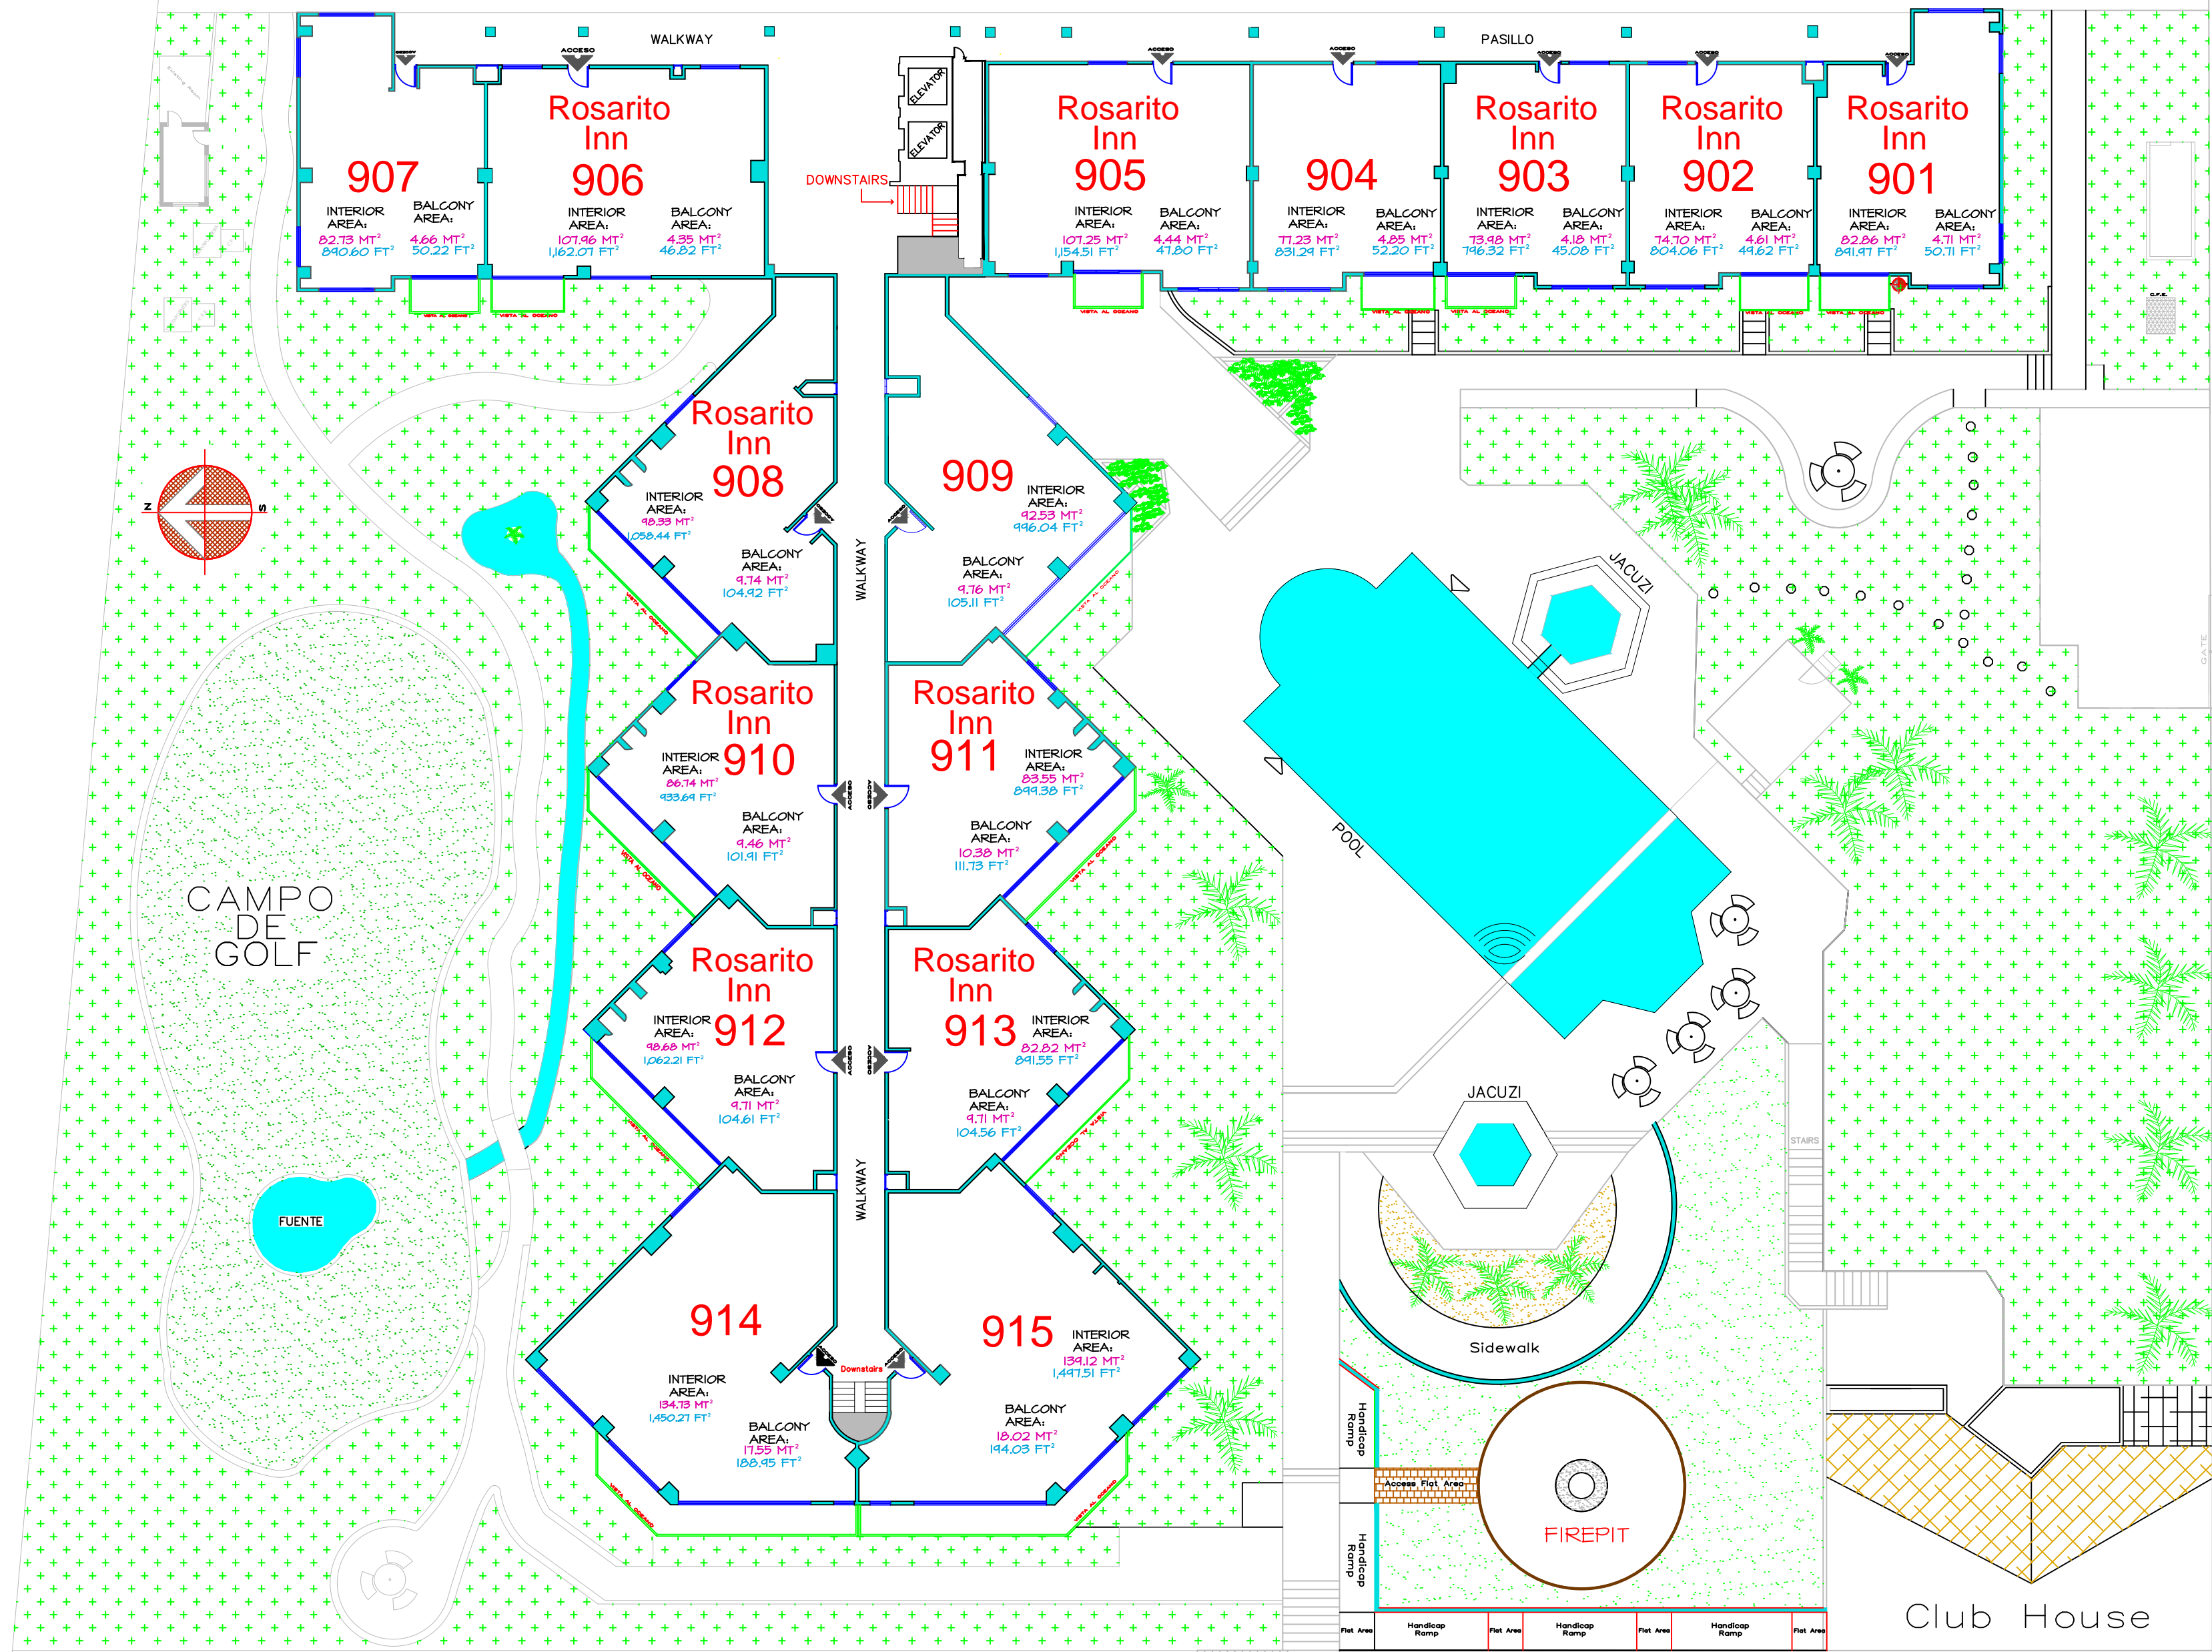

# Ocdm Level - 9

ACCESS TO THE BEACH AND OCEAN VIEW