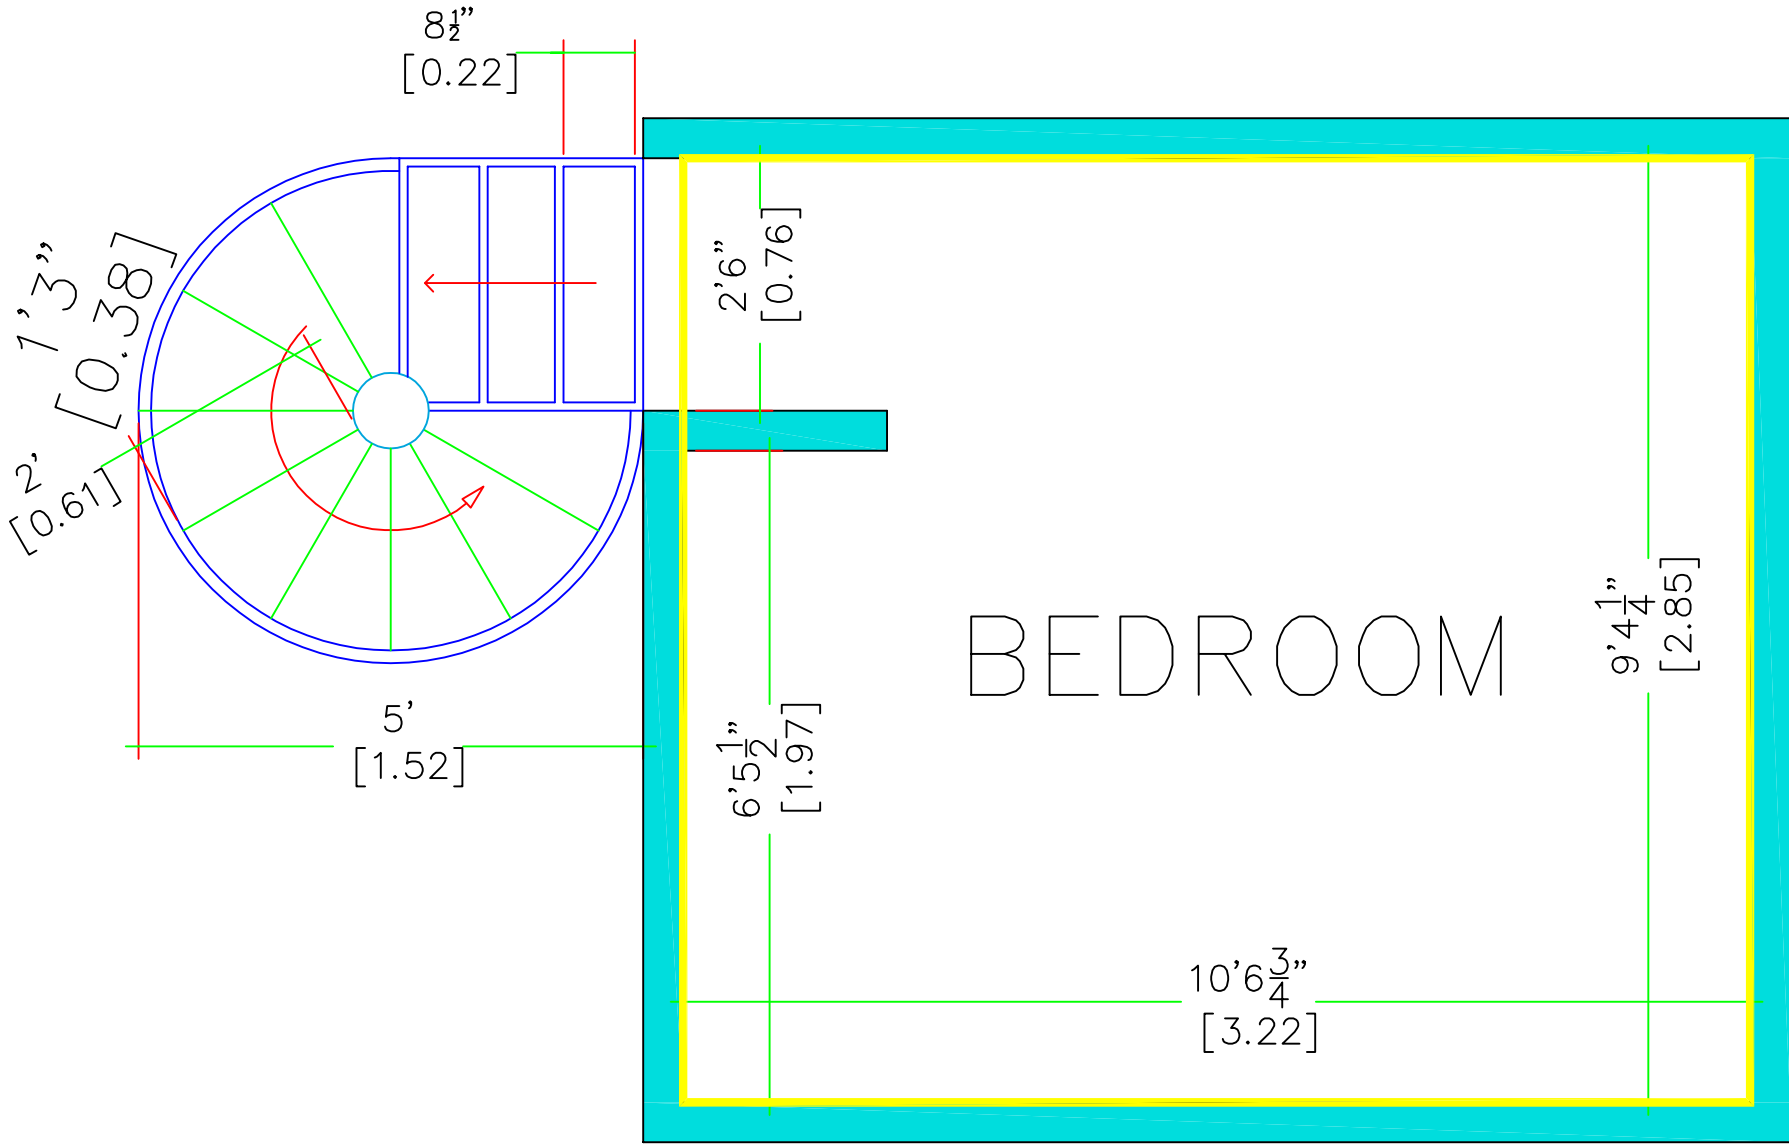

ROSARITO INN

FLOOR PLAN

CONDO NUMBER:	8	FLOOR:	3
INTERIOR AREA :	88.54 MT²	INTERIOR AREA :	953.04 FT²
PATIO AREA :	0	PATIO AREA :	0
DRAW:	MIGUEL A. CUBILLAS	SCALE:	N/A
		YEAR:	2011

**OCEANA
PLAZA "B"**

PLAYAS DE ROSARITO B.C.

INFORMATION:

MEASURES

ORIENTATION:

ROSARITO INN

FLOOR PLAN

CONDO NUMBER: 8 (MEZZANINE)	FLOOR: 3
INTERIOR AREA: 9.18 MT²	INTERIOR AREA: 98.81 FT²
PATIO AREA: 0	PATIO AREA: 0
DRAW: MIGUEL A. CUBILLAS	SCALE: N/A YEAR: 2011

**OCEANA
PLAZA "B"**

PLAYAS DE ROSARITO B.C.

INFORMATION:

MEASURES