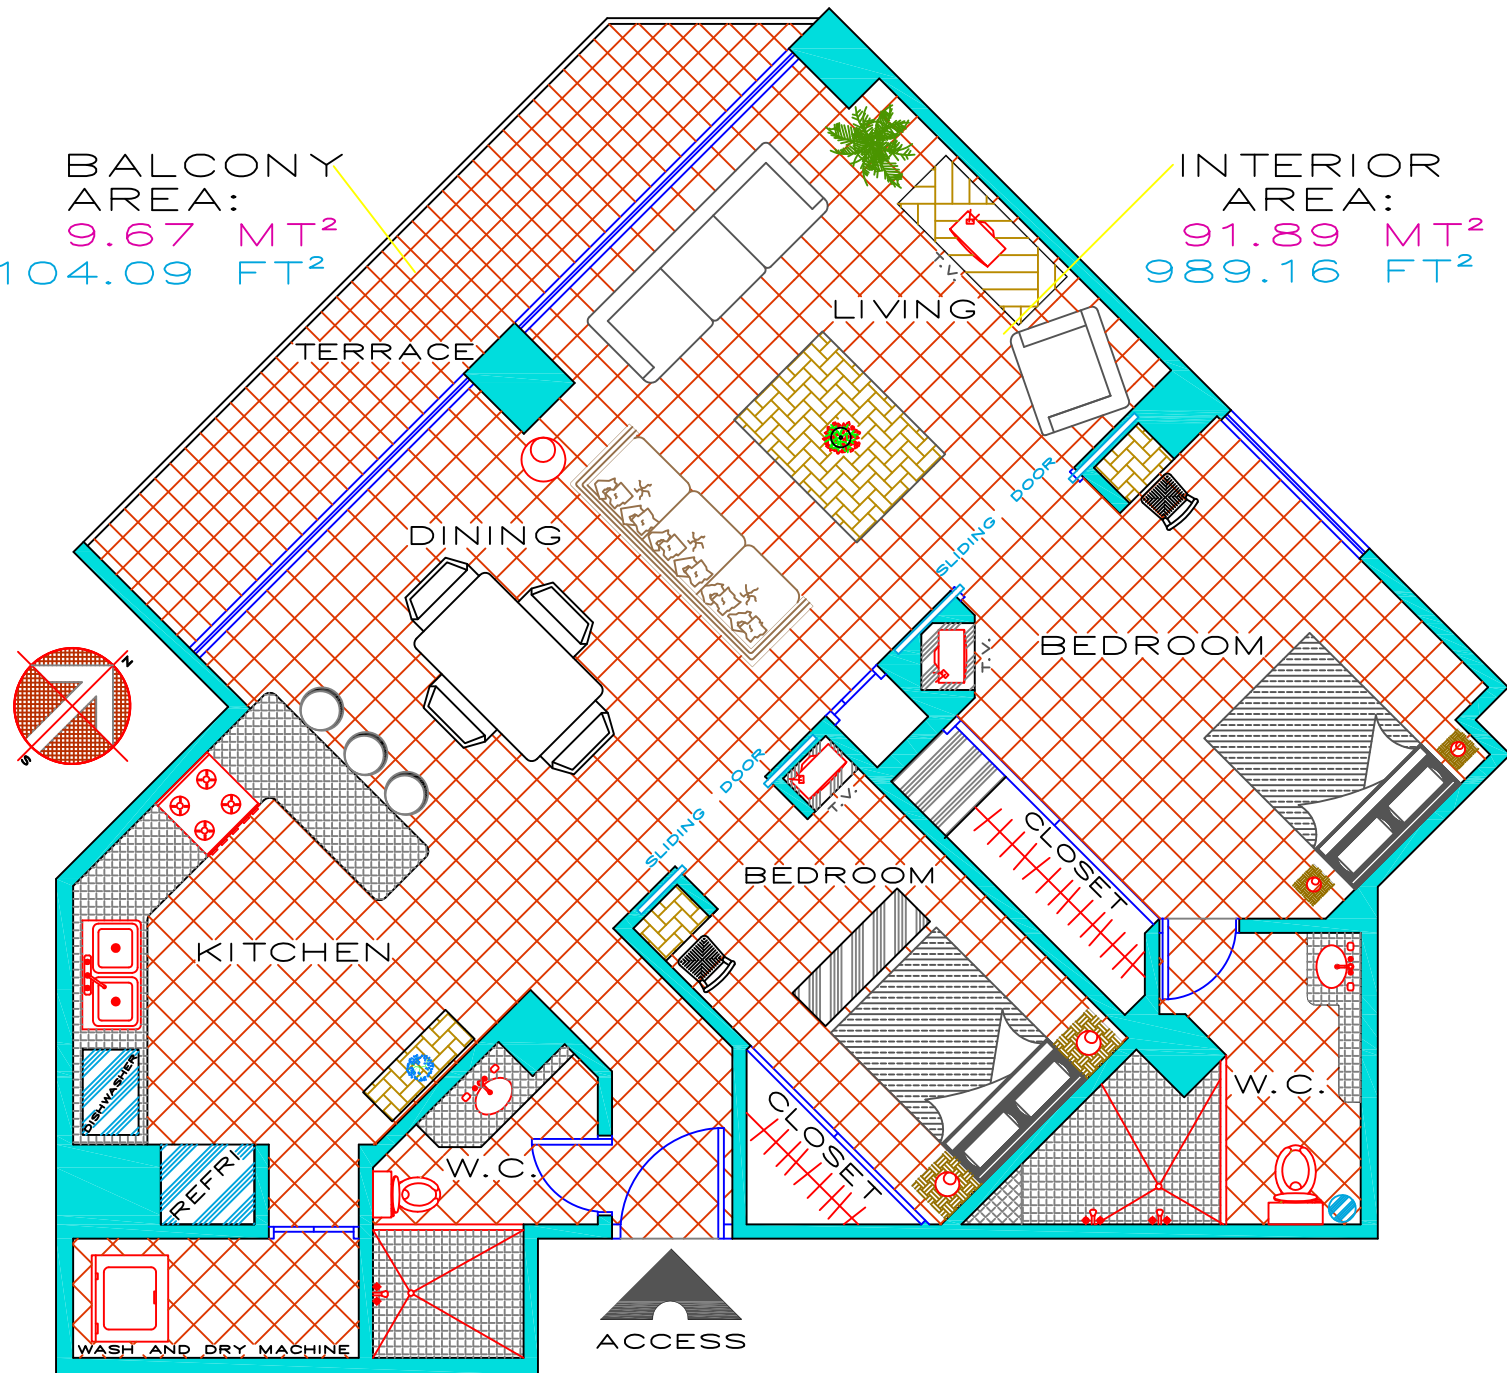

BALCONY
AREA:
9.67 MT²
104.09 FT²

INTERIOR
AREA:
91.89 MT²
989.16 FT²

ARCHITECTURAL PLAN CM-1010

FURNITURE'S